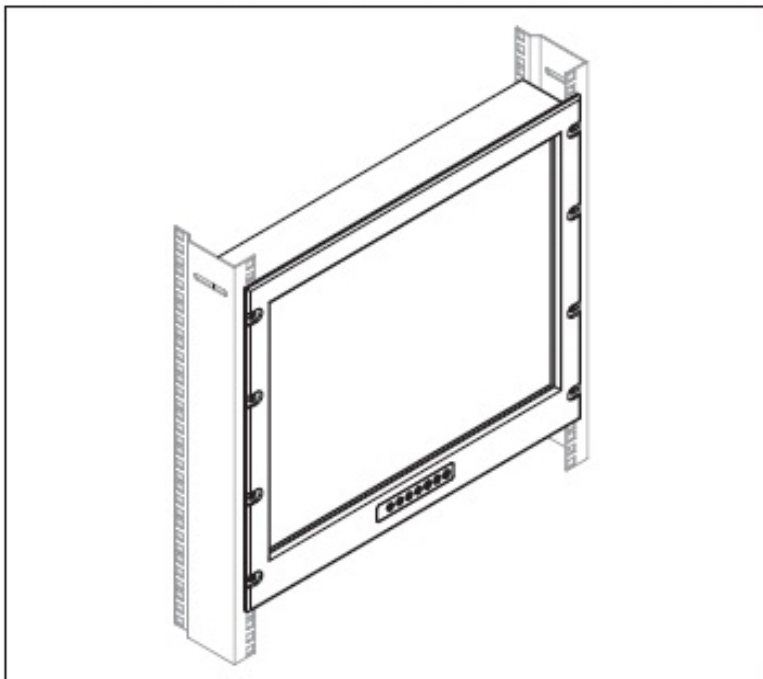

RMW 8220

8U Rackmount 22" LCD Monitor

Installation Guide

RMW 8220: 8U Rackmount 22" LCD Monitor

RMW 8220

8U Rackmount 22" LCD Monitor

FIGURE 1

1. Install each screw shown in FIGURE 1.

FIGURE 2

2. Fix the LCD into the rack.

RMW 8220

8U Rackmount 22" LCD Monitor

FIGURE 12

3. Install each screw shown in Figure 12.

FIGURE 13

4. Fix the LCD into the rack.