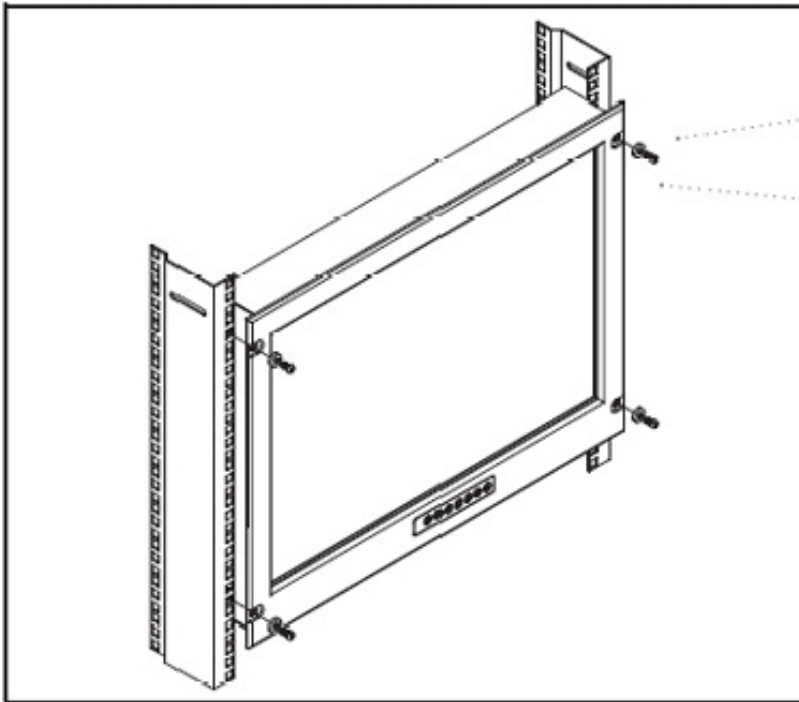

RMW 8220

8U Rackmount 22" LCD Monitor

Installation Guide

RMW 8220: 8U Rackmount 22" LCD Monitor

RMW 8220

8U Rackmount 22" LCD Monitor

FIGURE 1

1. Install each screw shown in FIGURE 1.

FIGURE 2

2. Fix the LCD into the rack.

RMW 8220

8U Rackmount 22" LCD Monitor

FIGURE 12

3. Install each screw shown in Figure 12.

FIGURE 13

4. Fix the LCD into the rack.