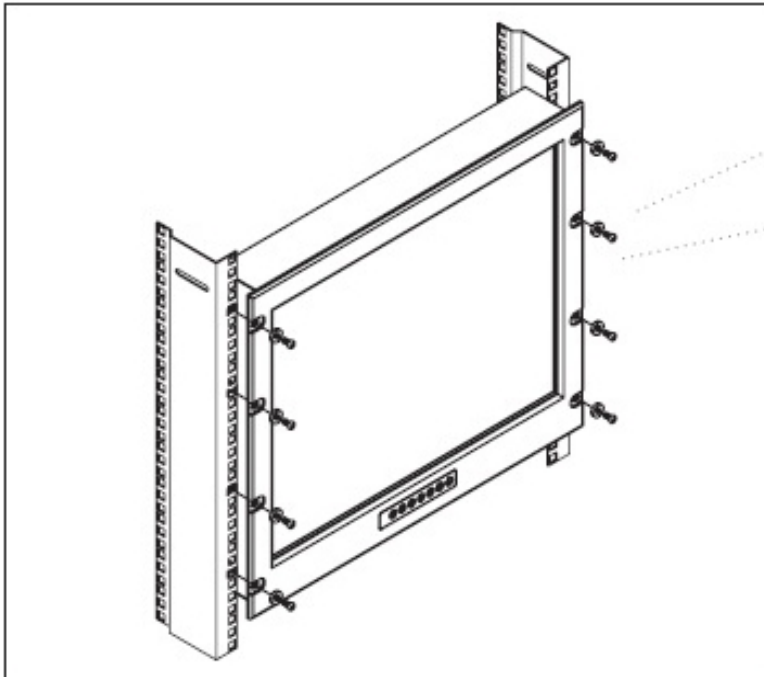

RMW 8220

8U Rackmount 22" LCD Monitor

Installation Guide

RMW 8220: 8U Rackmount 22" LCD Monitor

RMW 8220

8U Rackmount 22" LCD Monitor

FIGURE 1

1. Install each screw shown in FIGURE 1.

FIGURE 2

2. Fix the LCD into the rack.

RMW 8220

8U Rackmount 22" LCD Monitor

FIGURE 12

3. Install each screw shown in Figure 12.

FIGURE 13

4. Fix the LCD into the rack.