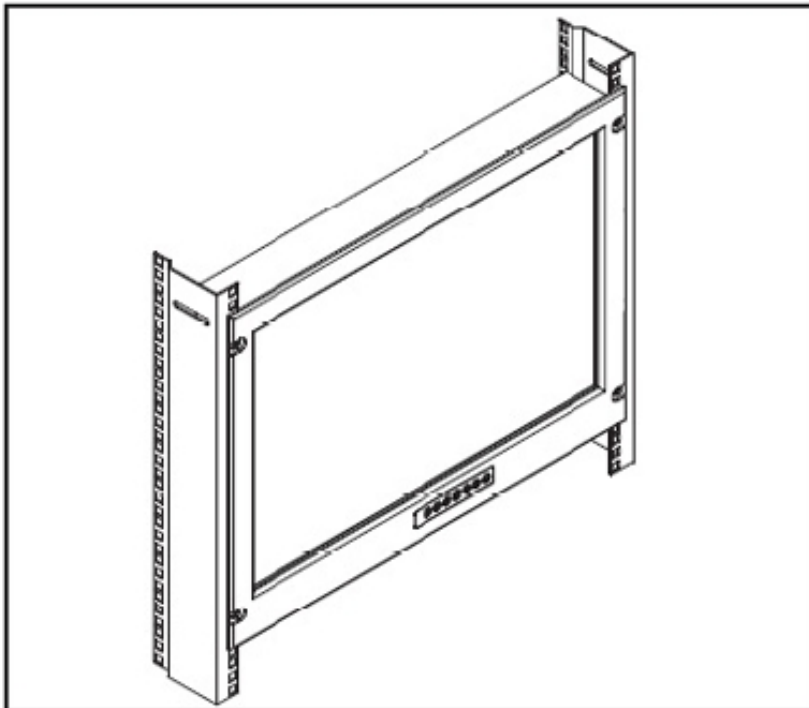

RMW 8220

8U Rackmount 22" LCD Monitor

Installation Guide

RMW 8220: 8U Rackmount 22" LCD Monitor

RMW 8220

8U Rackmount 22" LCD Monitor

FIGURE 1

1. Install each screw shown in FIGURE 1.

FIGURE 2

2. Fix the LCD into the rack.

RMW 8220

8U Rackmount 22" LCD Monitor

FIGURE 12

3. Install each screw shown in Figure 12.

FIGURE 13

4. Fix the LCD into the rack.