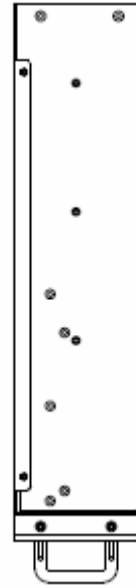

Dimension

RMC7254

2U 15.1" short depth rack chassis

2 x removable SATA HD tray

Top View

Left-side View

Right-side View

Front View

Rear View