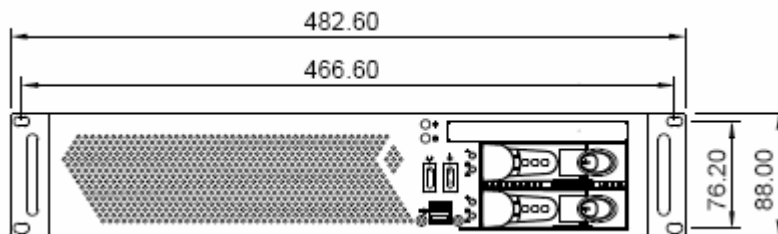

Dimension

RMC7254

2U 15.1" short depth rack chassis

2 x removable SATA HD tray

Top View

Left-side View

Right-side View

Front View

Rear View