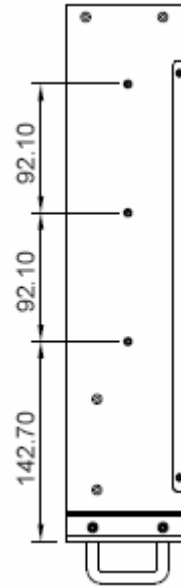

Dimension

RMC7254

2U 15.1" short depth rack chassis

2 x removable SATA HD tray

Top View

Left-side View

Right-side View

Front View

Rear View