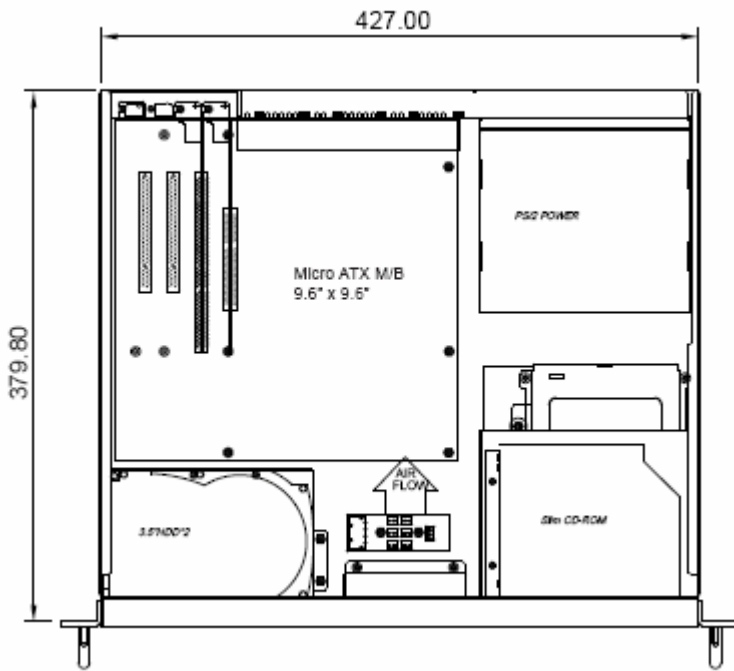

Dimension

RMC7254

2U 15.1" short depth rack chassis

2 x removable SATA HD tray

Top View

Left-side View

Right-side View

Front View

Rear View