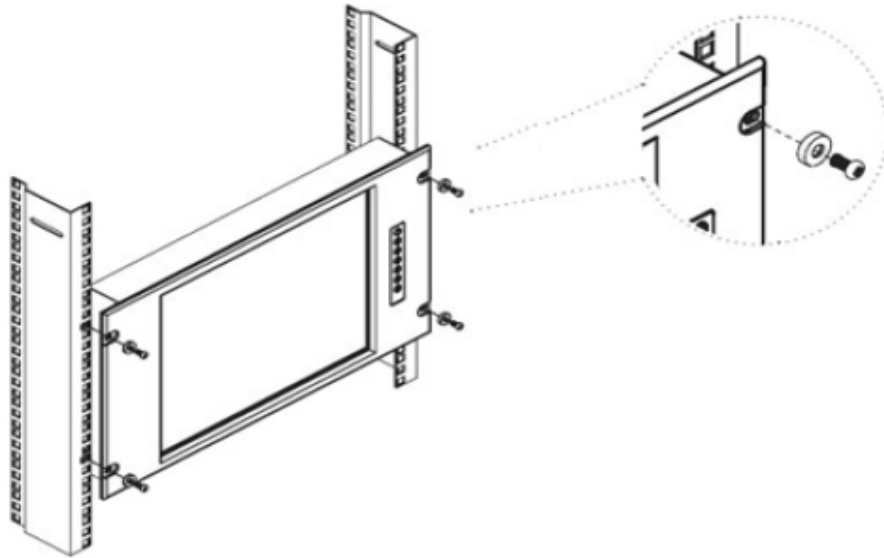

RM 6193

6U Rackmount 19" LCD Monitor

1. Find the property position and size to screw rack mount front bezel onto the server rack mount first.
2. Lift and push the rack mount monitor into the rack cabinet, and screw between bracket and rack mount monitor with screws.