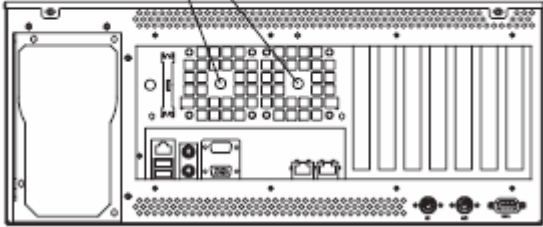

LW 8441A

Dimension

Front out-sideView

2PL*6CMFAN(Optional)

RearView

Left-side View

Top View

Right-sideView