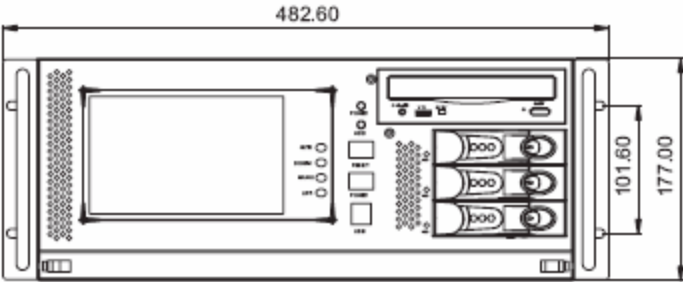

LW 8441A

Dimension

Front out-sideView

2PL*6CMFAN(Optional)

RearView

Left-side View

Top View

Right-sideView