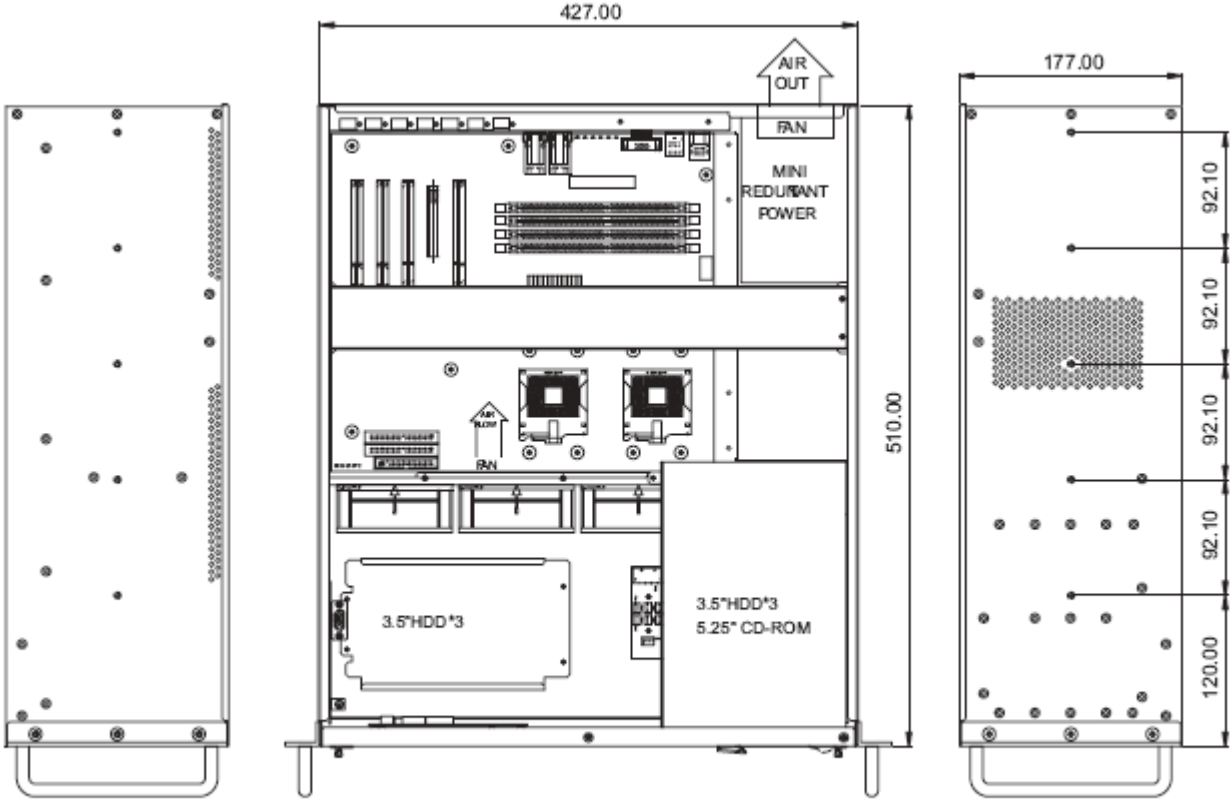

LW 8441A

Dimension

Front out-sideView

2PL*6CMFAN(Optional)

RearView

Left-side View

Top View

Right-sideView