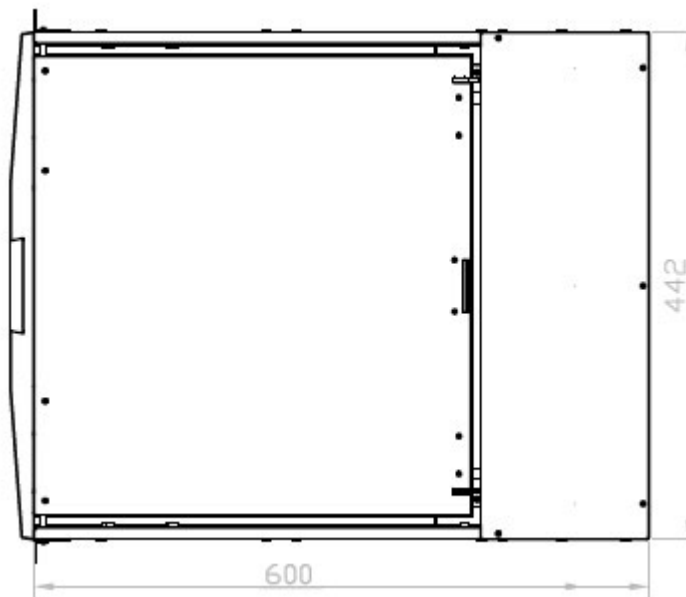

# Dimension

KDS 6190

1U 19" LCD keyboard drawer with 104-  
keys keyboard & touch pad

Front View

Left-side View