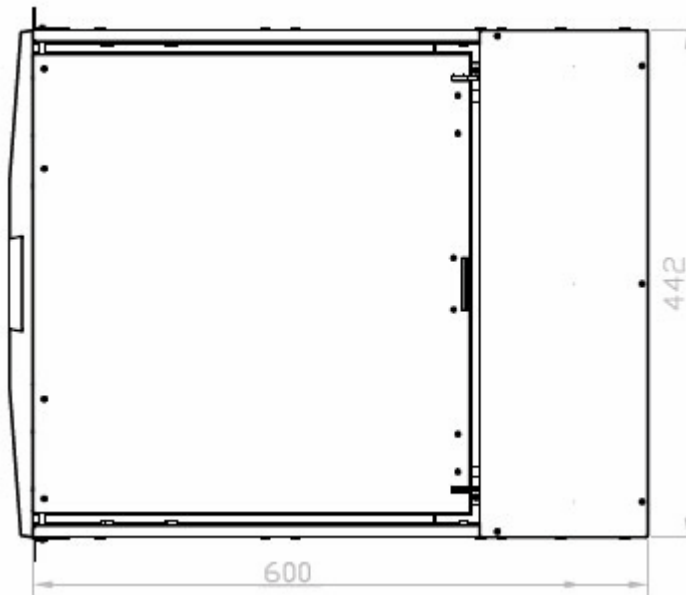

# Dimension

KDS 6190

1U 19" LCD keyboard drawer with 104-  
keys keyboard & touch pad

Front View

Left-side View