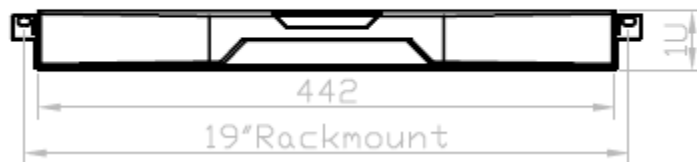

# Dimension

KDS 6190

1U 19" LCD keyboard drawer with 104-  
keys keyboard & touch pad

Front View

Left-side View