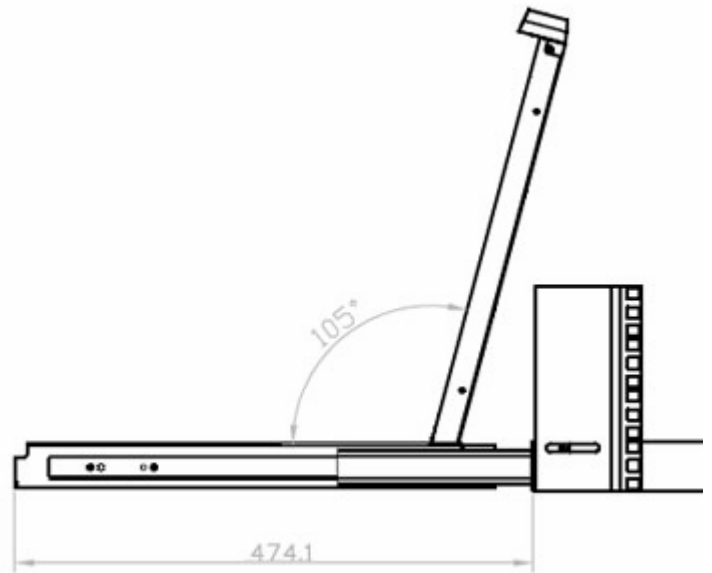

# Dimension

KDS 6190

1U 19" LCD keyboard drawer with 104-  
keys keyboard & touch pad

Front View

Left-side View