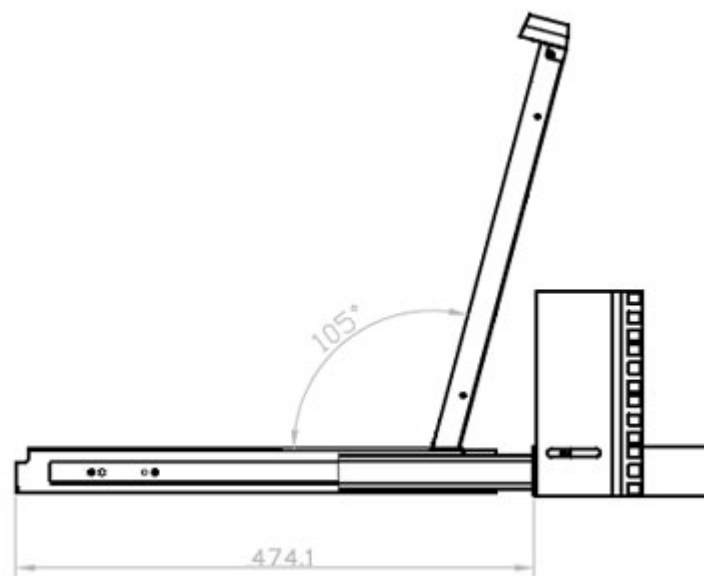

# Dimension

KDS 6190

1U 19" LCD keyboard drawer with 104-  
keys keyboard & touch pad

Front View

Left-side View