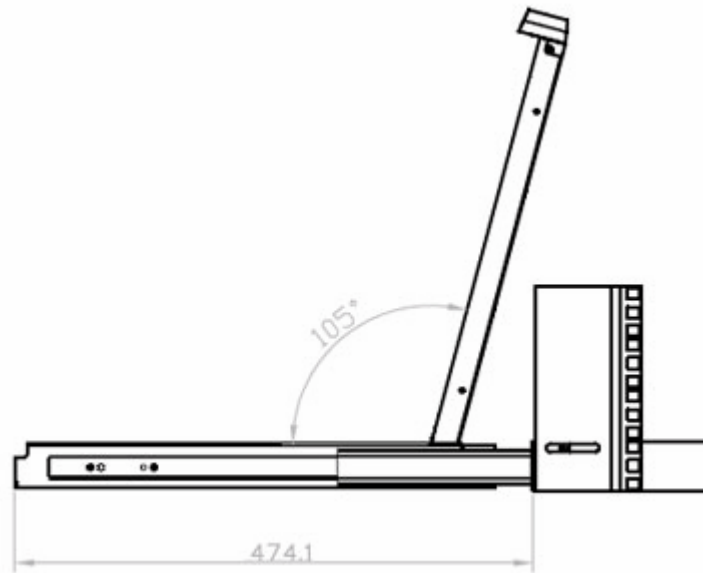

# Dimension

KDS 6178

1U 17" LCD keyboard drawer with 8 ports

KVM switch

Front View

Left-side View