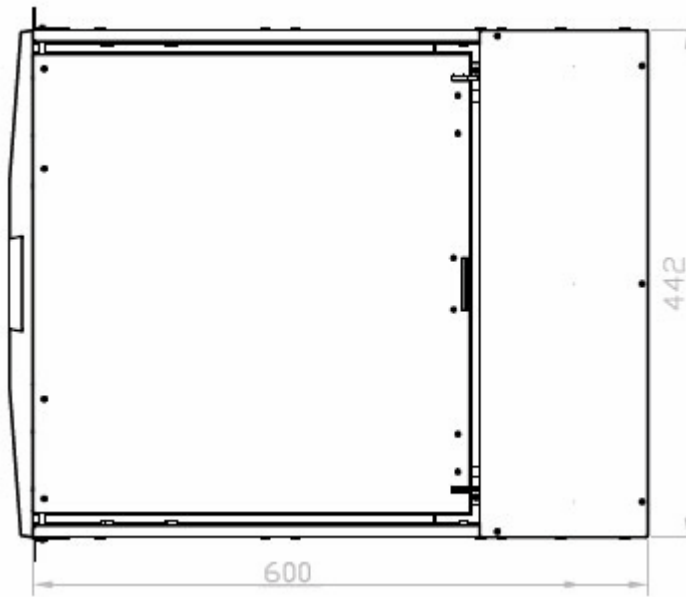

# Dimension

KDS 6178

1U 17" LCD keyboard drawer with 8 ports

KVM switch

Front View

Left-side View