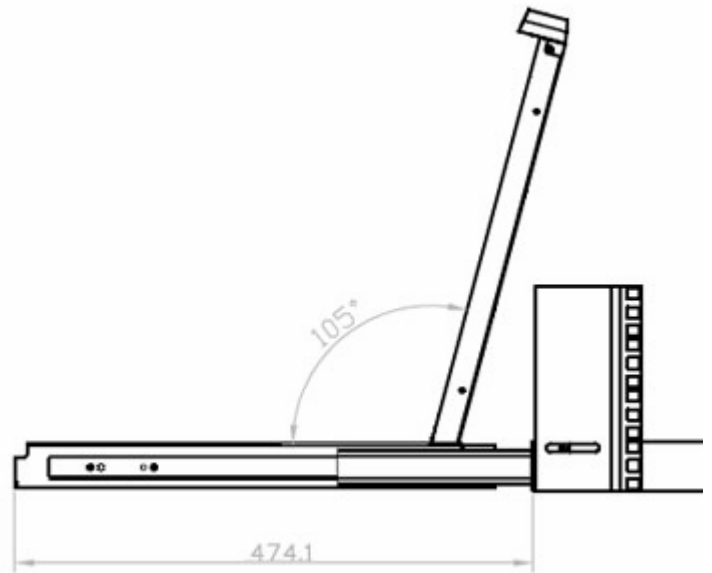

Dimension

KDS 61716

1U 17" LCD keyboard drawer with 16 ports KVM switch

Front View

Left-side View