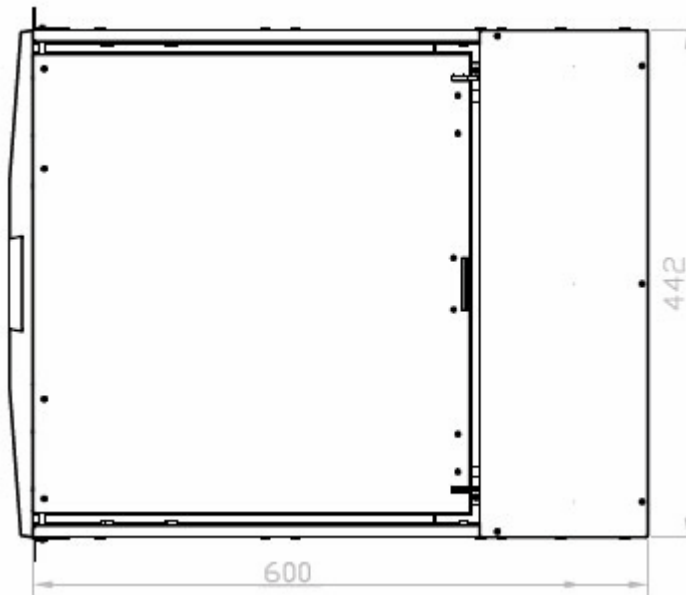

Dimension

KDS 61716

1U 17" LCD keyboard drawer with 16 ports KVM switch

Front View

Left-side View