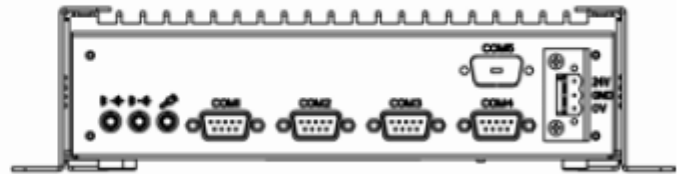

Dimension

FES 7610

Celeron M 1/0GHz

Fanless Embedded Controller

Front View

Rear View

Top View

Side View