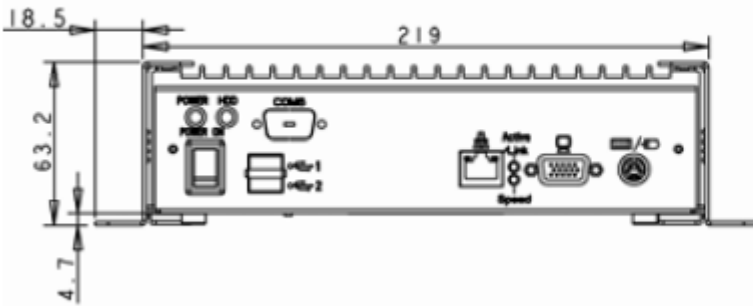

Dimension

FES 7610

Celeron M 1/0GHz

Fanless Embedded Controller

Front View

Rear View

Top View

Side View