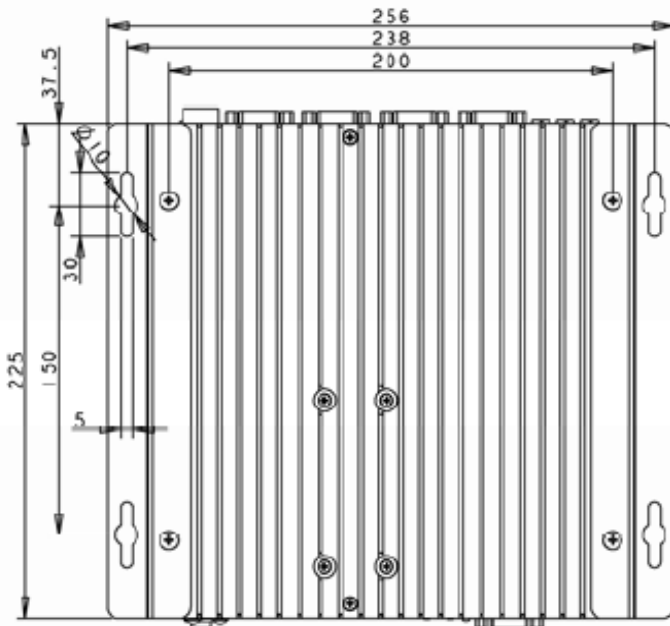

Dimension

FES 7610

Celeron M 1/0GHz

Fanless Embedded Controller

Front View

Rear View

Top View

Side View